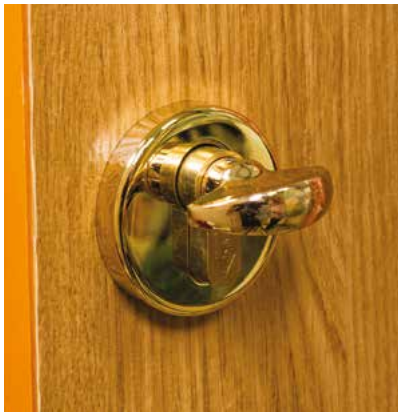

HERITAGE LOCK

The Heritage lock combines the traditional appearance of a Georgian or Edwardian façade, with the latest in high security multi-point locking.

The euro profile locking cylinder of a Heritage lock is a similar height to the traditional round cylinder pull on more traditional doors.

The lock is operated automatically as soon as the door is closed, providing the utmost security. From the inside, your Endurance door can be opened by an internal thumb turn, whilst from the outside a key is required to gain entry.

As with all our Endurance door lock options, you can be assured of the latest in high security technology.

The escutcheon and finger pulls are available in chrome, gold, black and silver colour options, and the Heritage security locking system is available throughout the entire Endurance door range.

Benefit from a traditional look with modern 3 point high security locking feature!