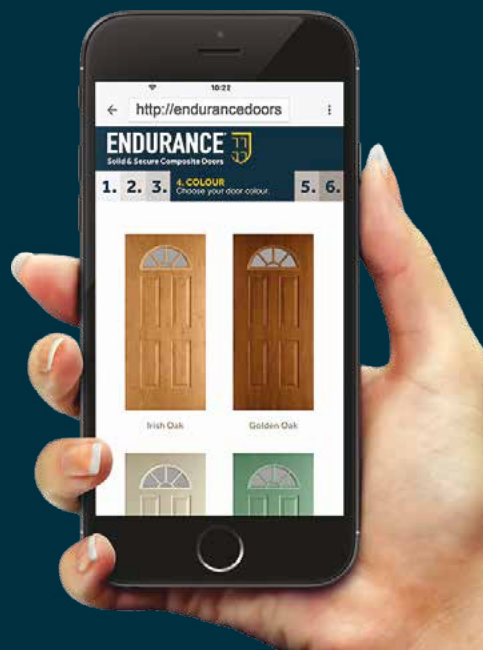

Visit the website now – your dream door is just a few clicks away!

endurancedoors.co.uk

Irish Oak
Spring

**Safe, secure,
peace of mind.
You've got the
choice with
Endurance**

Chartwell Green
Harmony

Schwarz Braun Black
Riviera