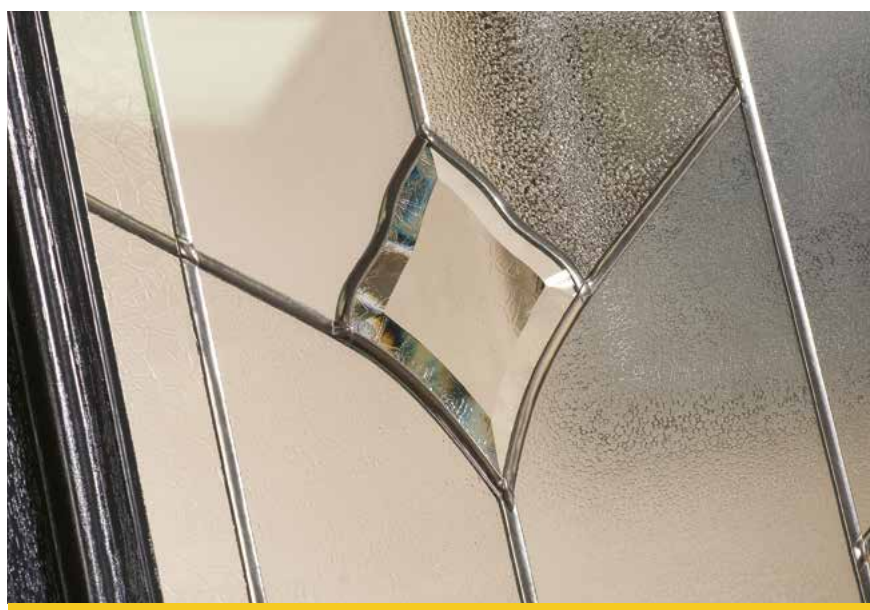

WALTON

Endurance door letter plates come in a choice of 7 colours. The 12-inch metal letter plate has an anti-snap flap which opens to 180 degrees, it meets Royal Mail standards and will easily take A4 size post and the Sunday papers. A secure through fixing ensures that the letter plate can only be removed from the inside of the house, which helps prevent burglars gaining access to the cylinder internally.